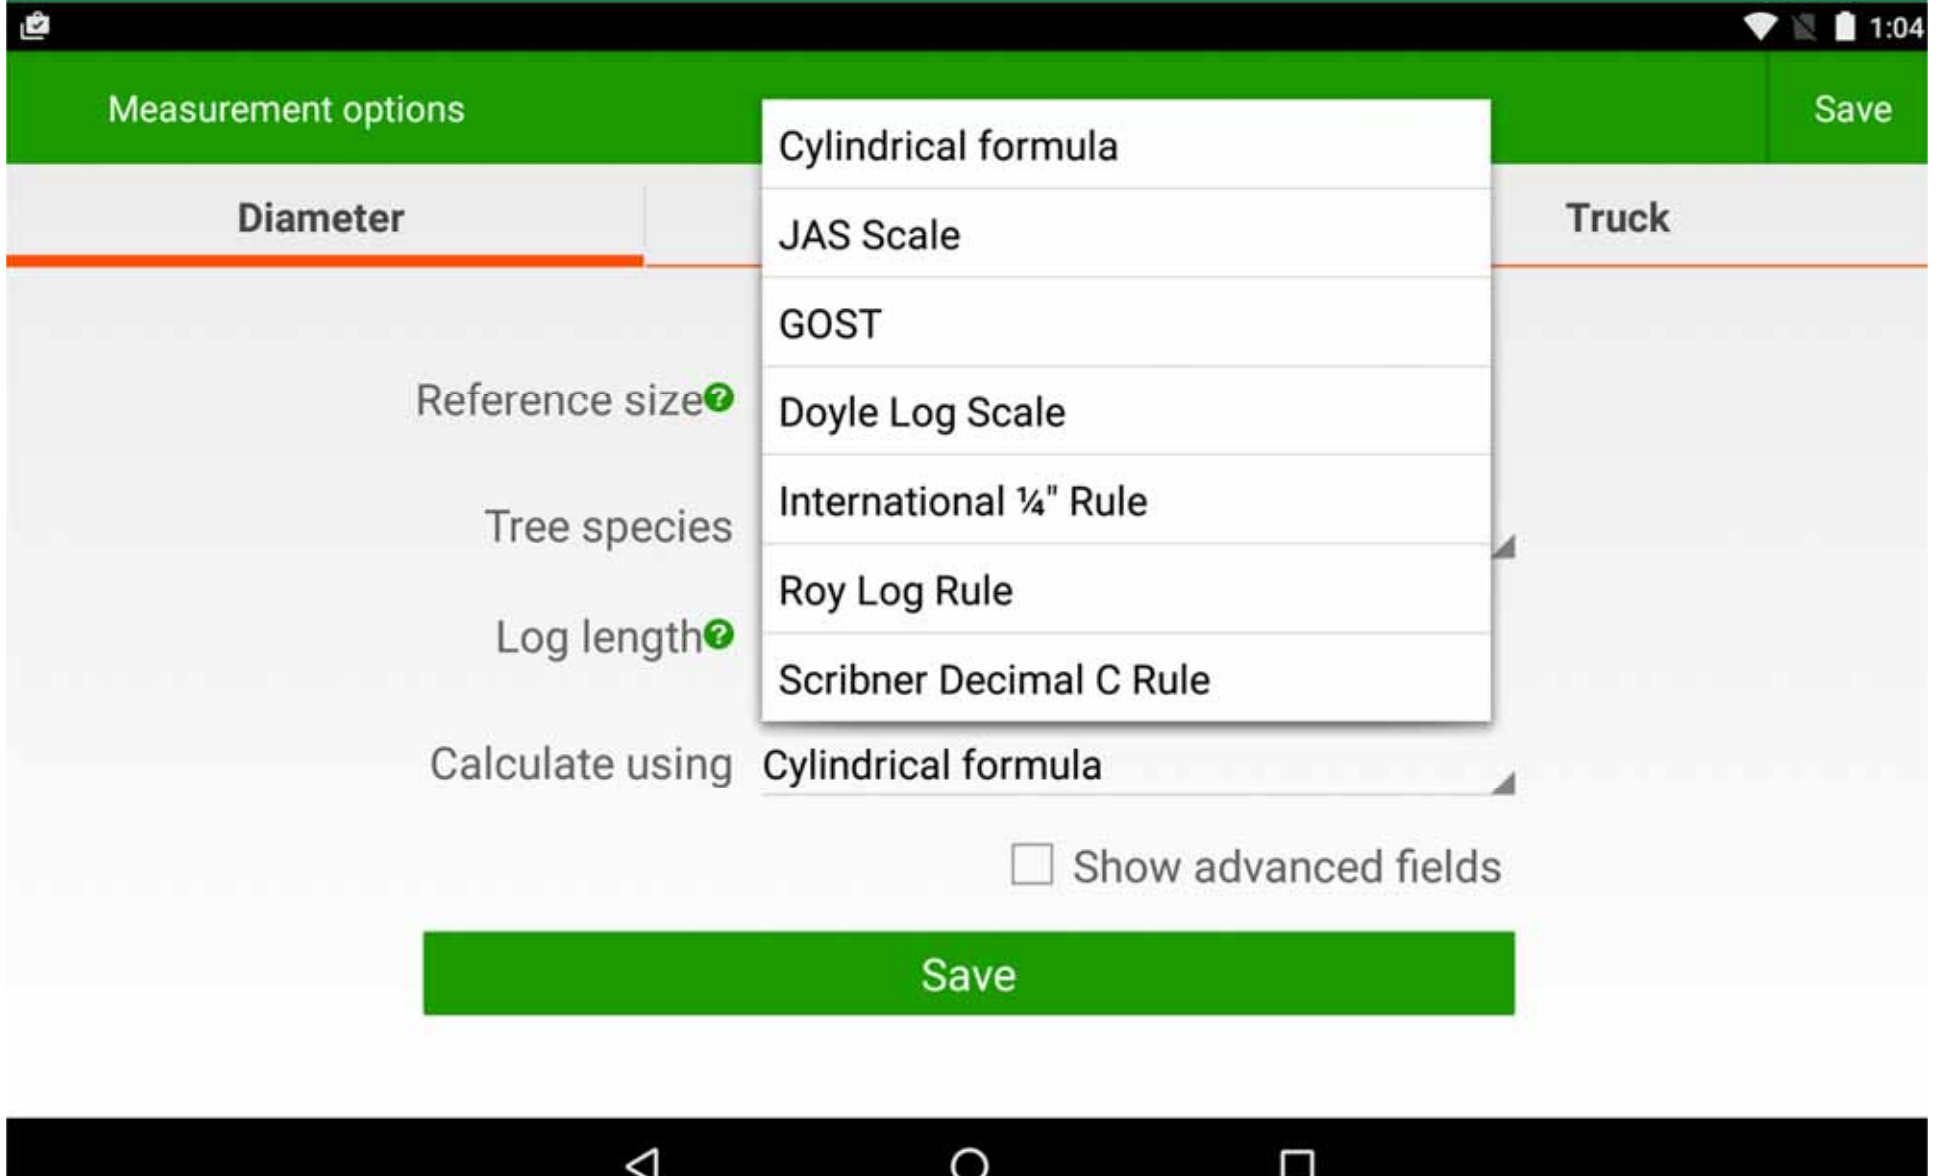

Different formulas for volume calculation